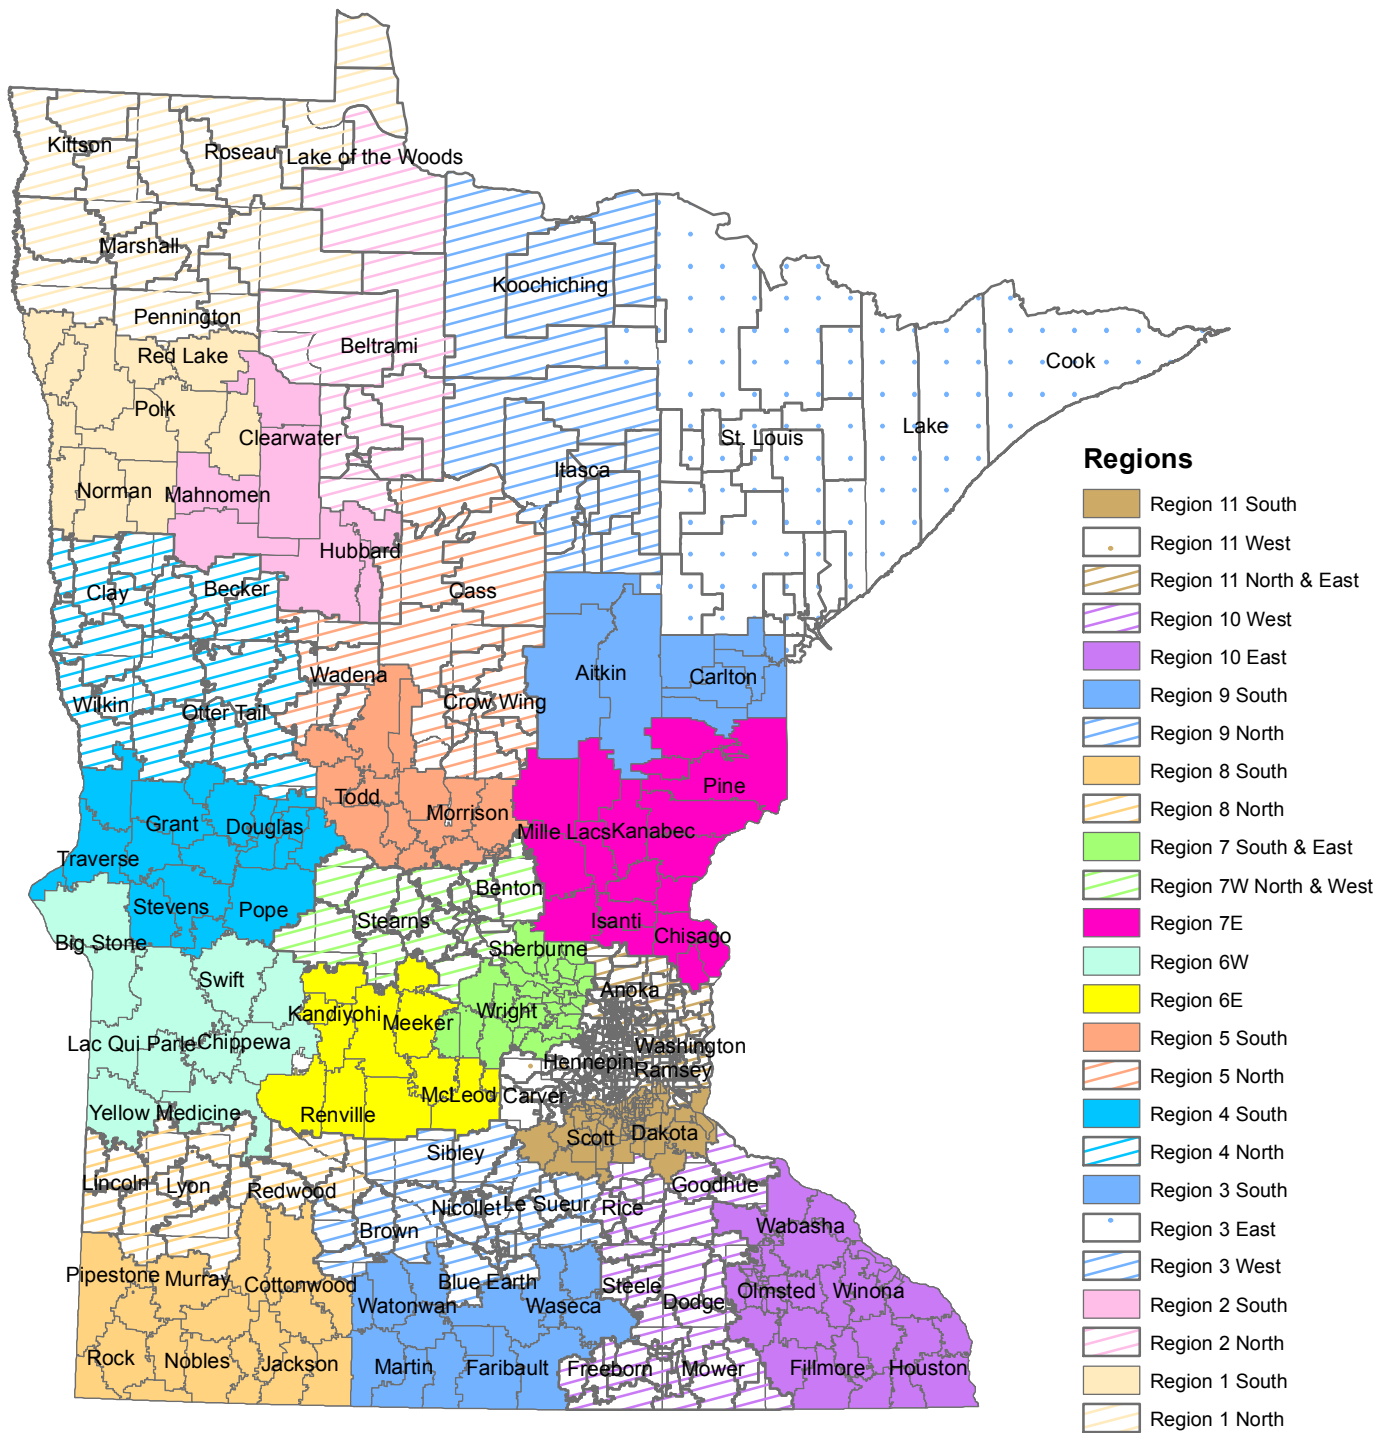

Early Childhood Regional Networking Groups

The Minnesota Department of Education (MDE) does not warrant the results you may obtain by using this map. This map is provided 'as is' without express or implied warranties, including warranties of merchantability and fitness. In no event will MDE be liable for any consequential, incidental or special damages, including any lost profits or lost savings, even if an MDE representative has been advised of the possibility of such damages or any other claim by any third party.

Project Name: OEL Mapping.mxd
 Date: 08/2/2013
 Location: c:\ArcGIS_Projects\OEL Mapping5 AML

Minnesota Department of Education